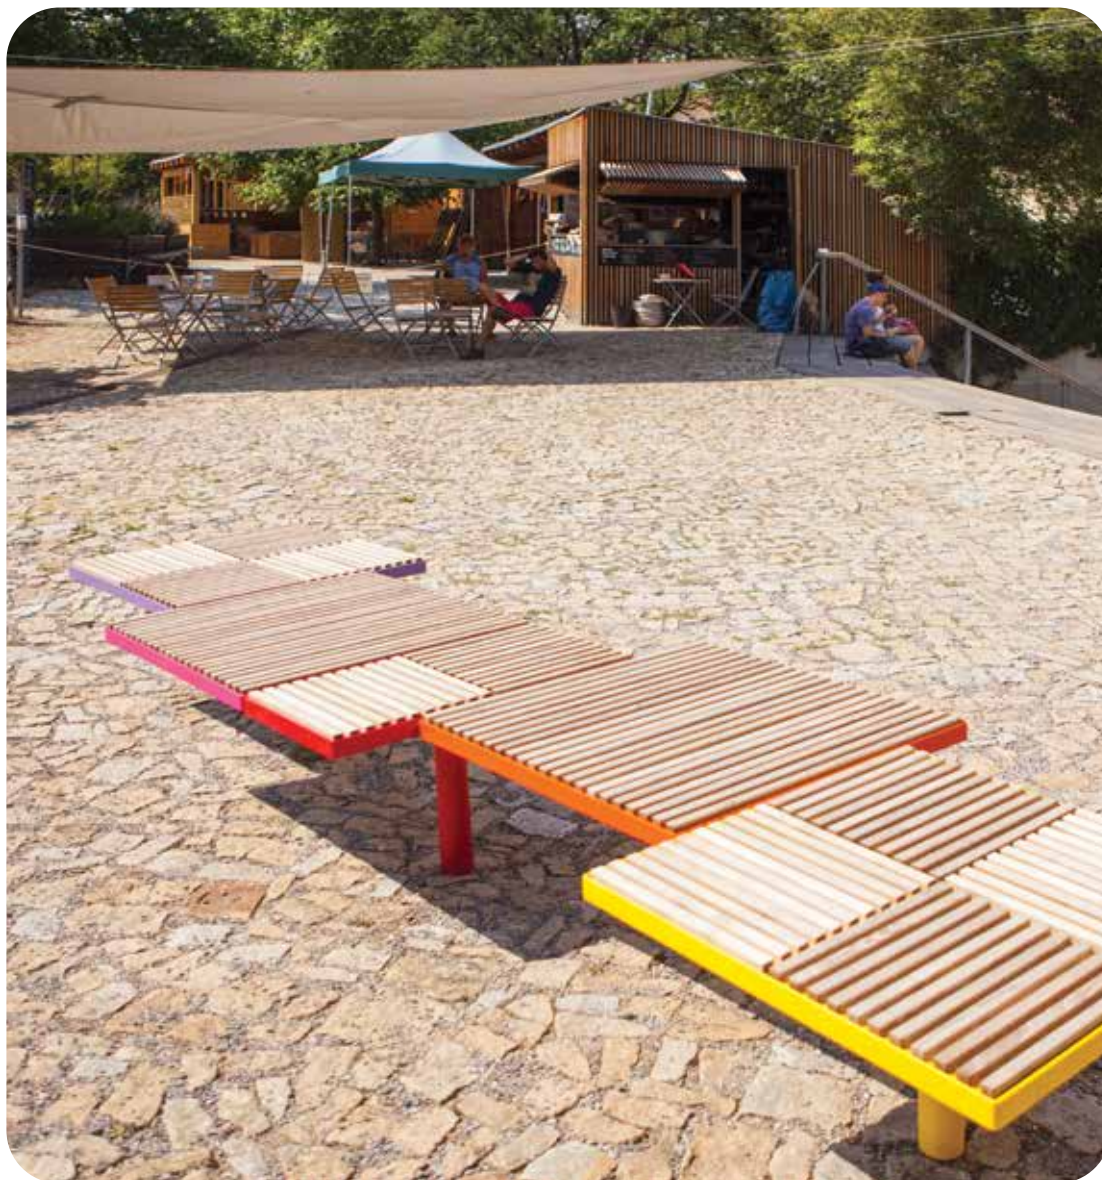

PIXEL

Design: David Karásek, Herrmann & Coufal

**BIGSEE
WOOD
AWARD 2019
WINNER**

**BIGSEE
PRODUCT DESIGN
AWARD 2019
WINNER**

WOODPIX®

EN A simple play with squares offers almost unlimited possibilities when creating seating elements in a public space. Playfulness, creativity and irregularity are the words that come to mind immediately when you meet the Pixel line. In addition, there is the dimension of upcycling. The system was designed to use the offcuts of quality wooden slats, which are produced during the manufacturing of other furniture and would otherwise become waste. The wooden slats are attached to the square frames using the patented Woodpix® system. An alternative to wood can be steel rounds, thanks to which the individual seats gain transparency. The design is complemented by a number of accessories such as perforated steel backrest that can be placed anywhere on the seating area, armrests optimised for seniors, cylindrical flower pots or additional steel tables with the possibility of integrated USB charging.

Galvanized steel structure treated with powder coating. Seat made of wooden slats or steel rounds. The basic version is anchored below the ground; surface mounted or free standing models suitable for interior use are available upon request.

Structure en acier galvanisé traité avec revêtement en poudre. Assise en lames de bois ou ronds d'acier. La version de base est ancrée sous le sol. Une version avec ancrage sur le pavage est également disponible, et certains ensembles proposent également une version sans ancrage pour une utilisation à l'intérieur.

Verzinkte Stahlkonstruktion, pulverbeschichtet. Sitzfläche mit Holzlamellen oder mit Stahlrost. Die Grundausführung mit Verankerung unter dem Pflaster ins Betonfundament. Zur Verfügung auch Version mit Verankerung auf Pflaster und bei manchen Aufstellungen freistehende Variante für den Innenbereich.